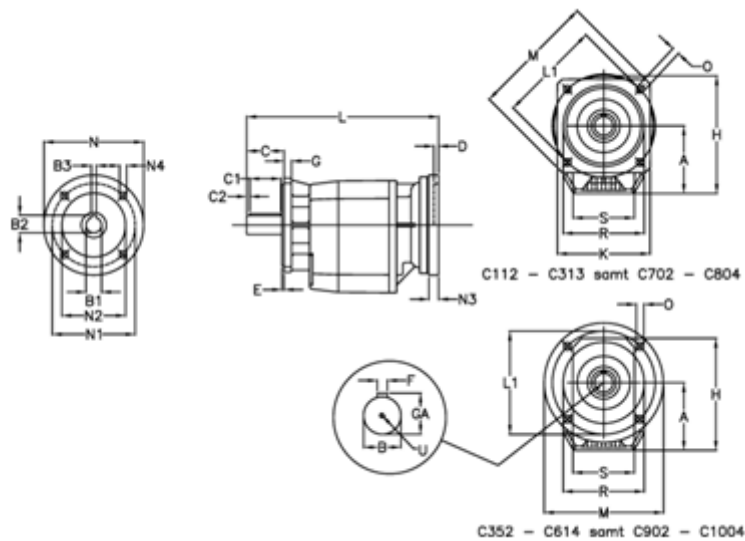

Article number: 40600821592435

Description: Helical gearbox  
C803F-215,9-P90B5

## Measures

A = 247.0	D = 4.0	L1 = 350	R = 320
B = 80	E = 5	M = 400	S = 300
B1 = 24	F = 22	N = 200	U = M20x42
B2 = 27.3	G = 20	N1 = 165	
B3 = 8	GA = 85.0	N2 = 130	
C = 140	H = 422.0	N3 = 0	
C1 = 110	K = 350	N4 = M10x12	
C2 = 15	L = 533.0	O = 18.0	